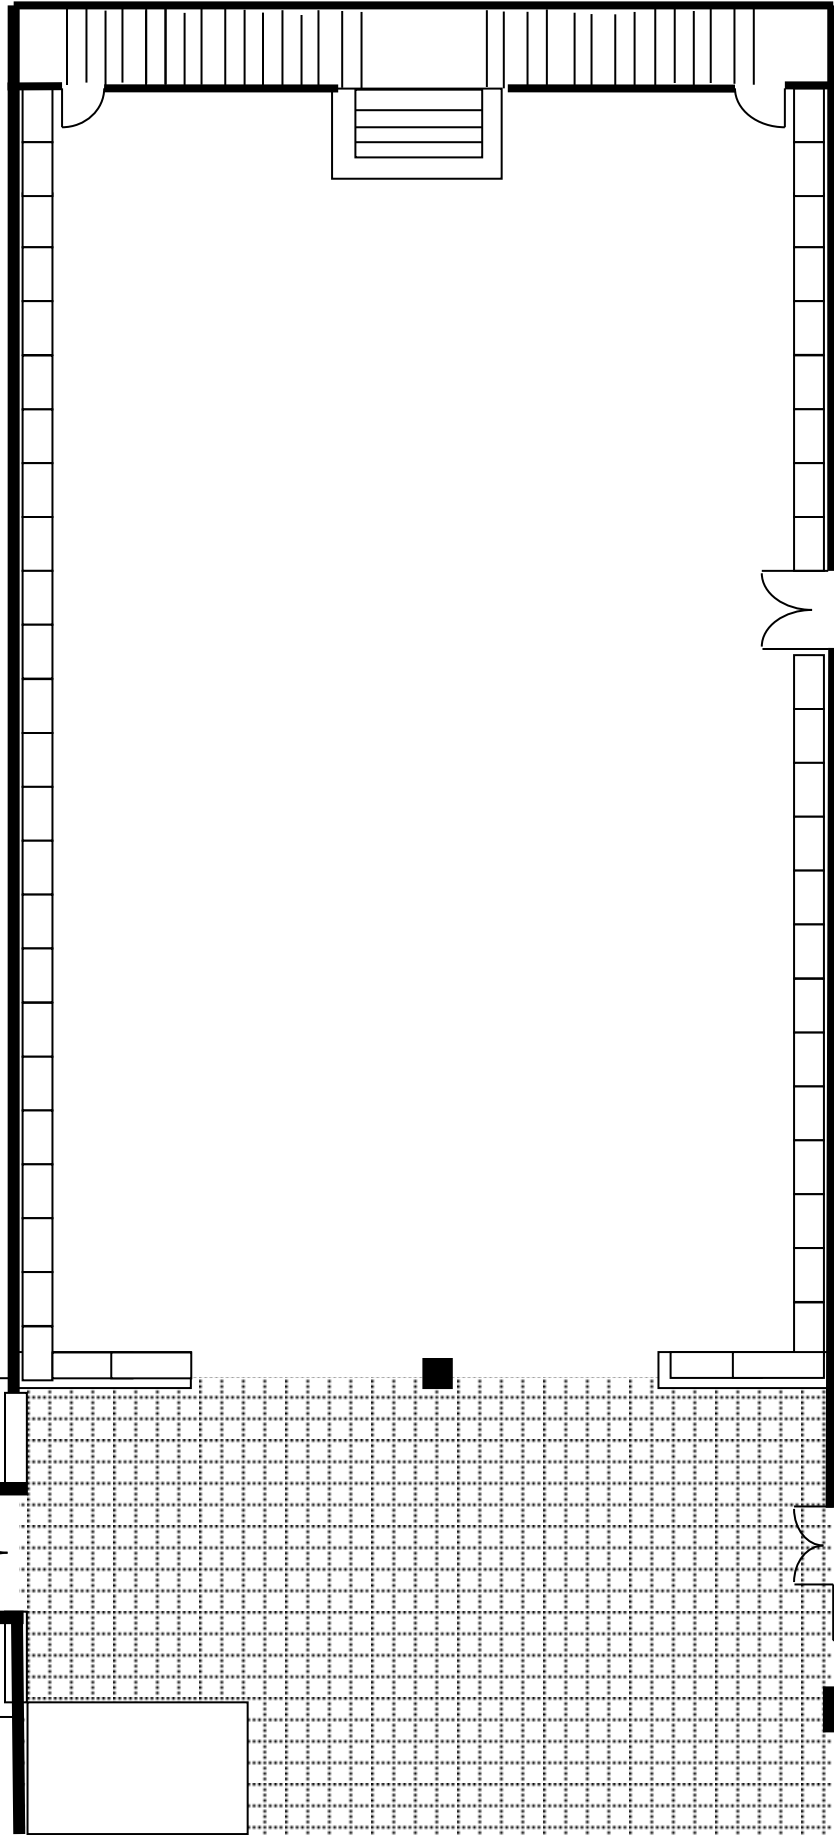

**LOCKWOOD
LIBRARY**
(40' X 74')
MAXIMUM
CAPACITY = 225
(200 SEATED)

WEST ENTRANCE
(29TH Street)

WOMEN'S
RESTROOM